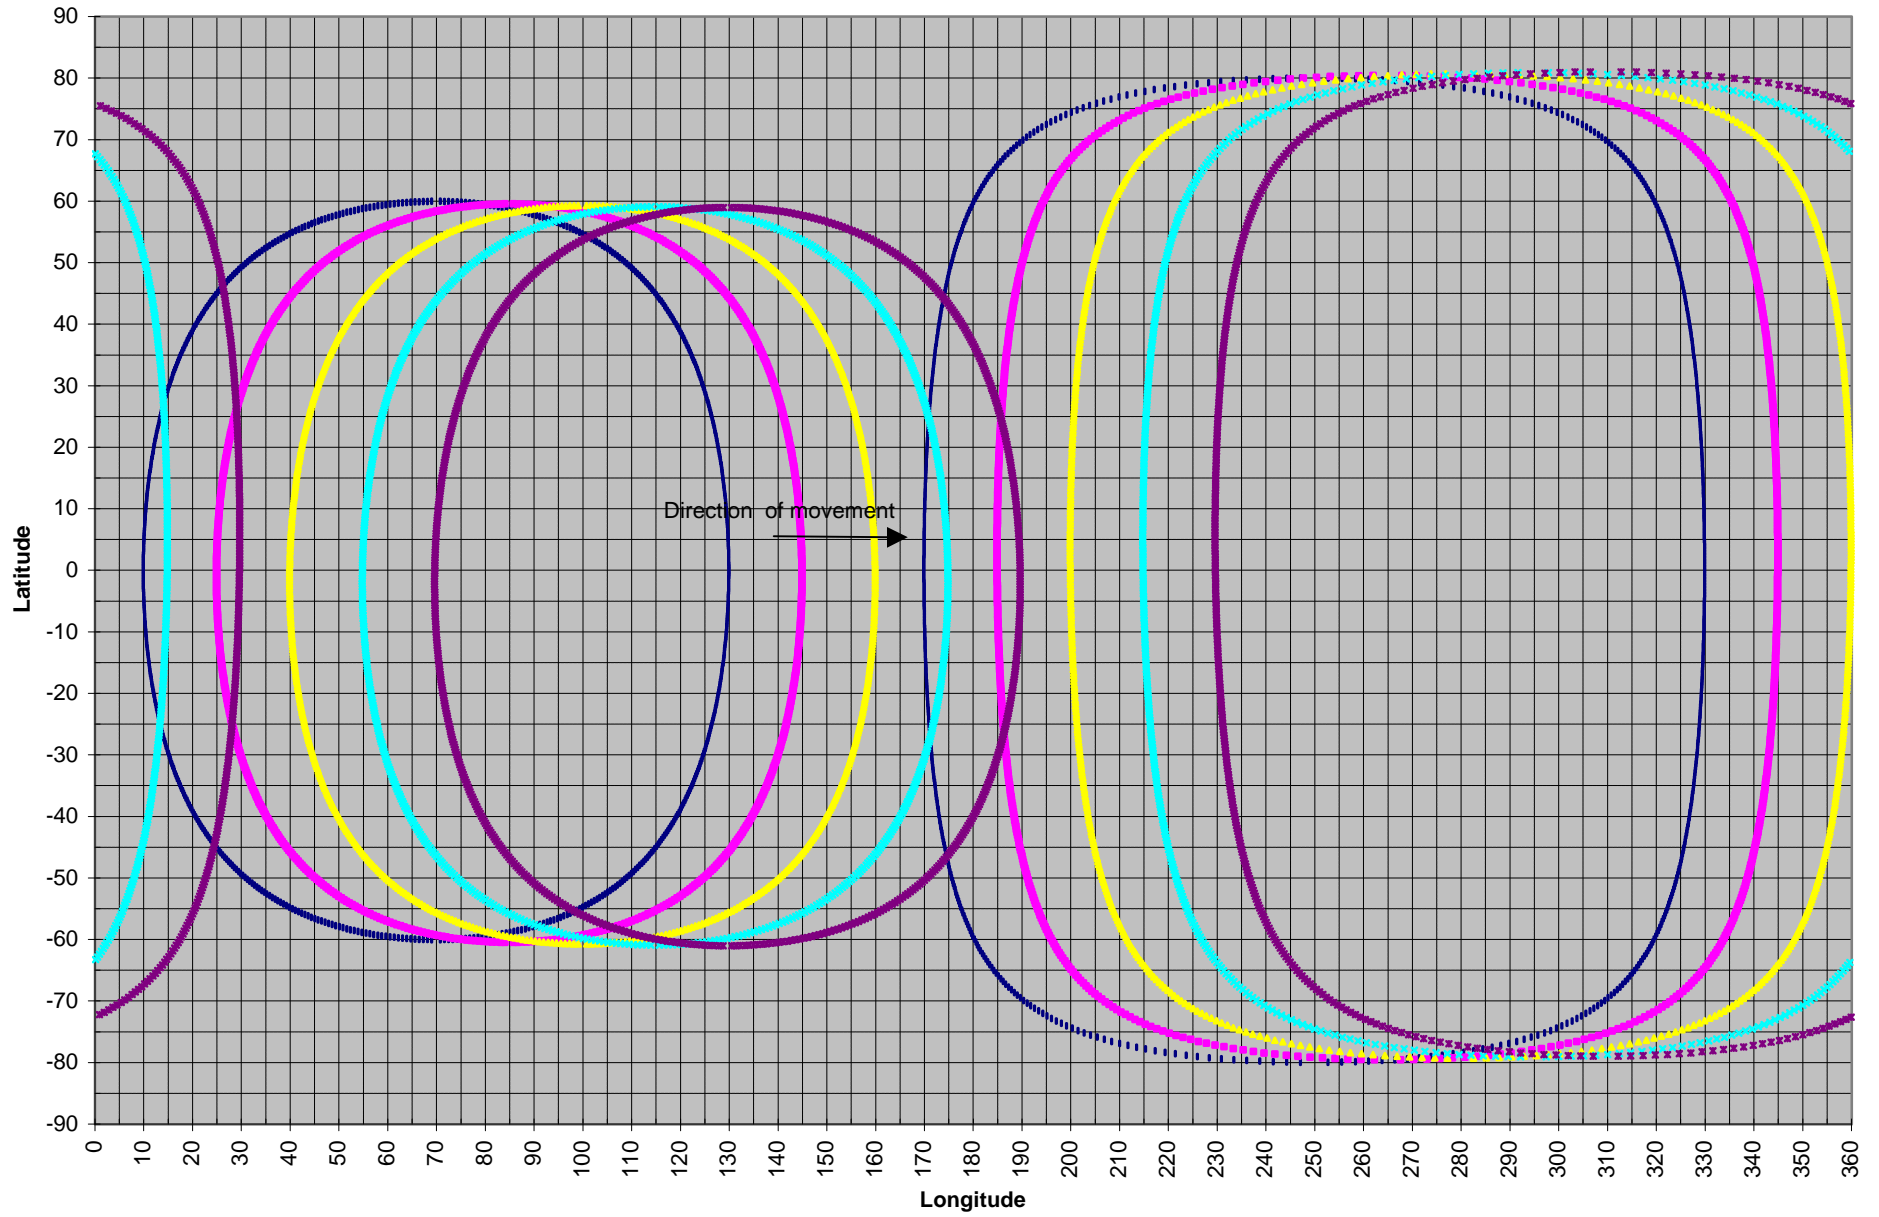

OPZ on 15-Day Intervals During IOC, Ecliptic Coordinates

OPZ on 12/02/01 OPZ on 12/17/01 OPZ on 01/01/02 OPZ on 01/16/02 OPZ on 01/31/02