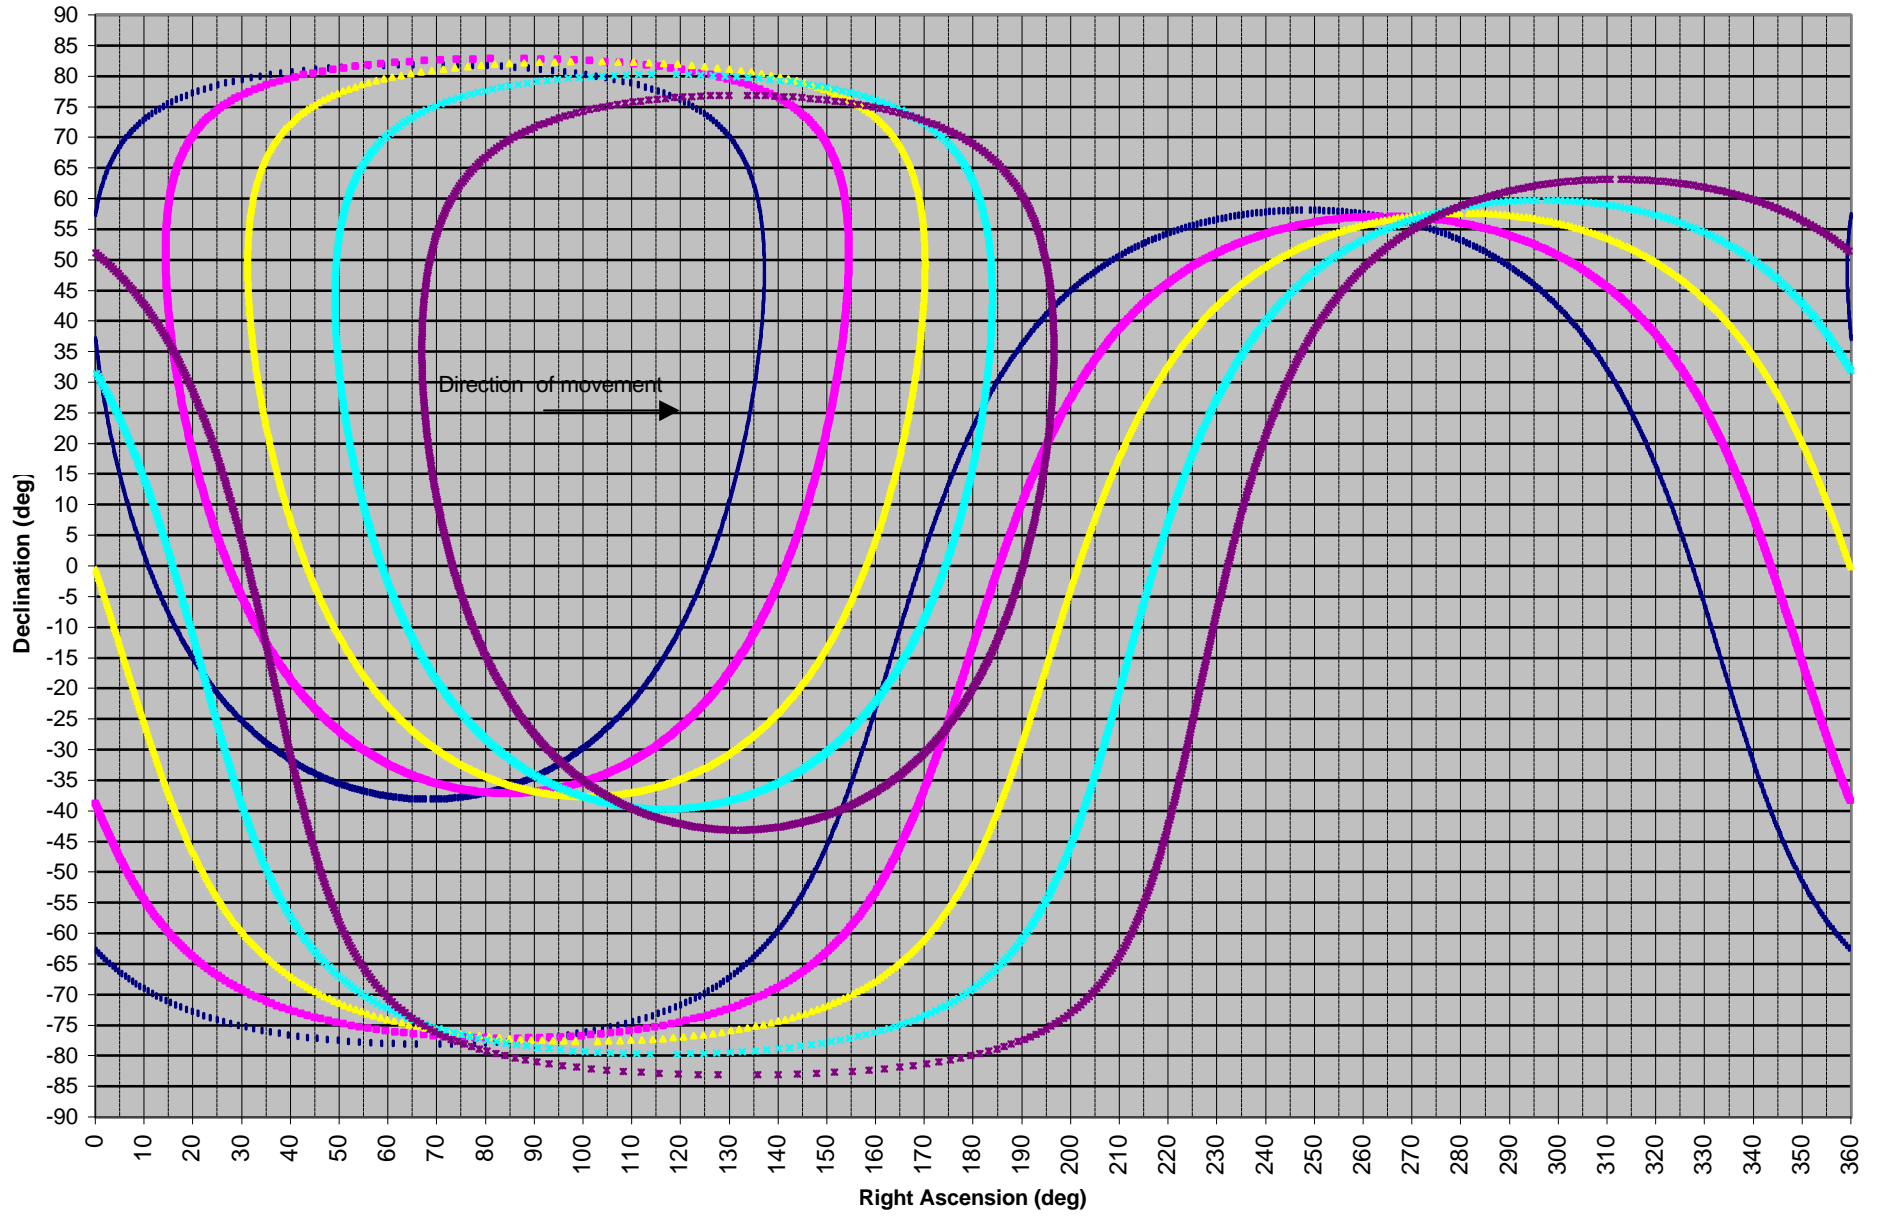

OPZ on 15-Day Intervals During IOC, J2000 Coordinates

OPZ on 12/02/01 OPZ on 12/17/01 OPZ on 01/01/02 OPZ on 01/16/02 OPZ on 01/31/02